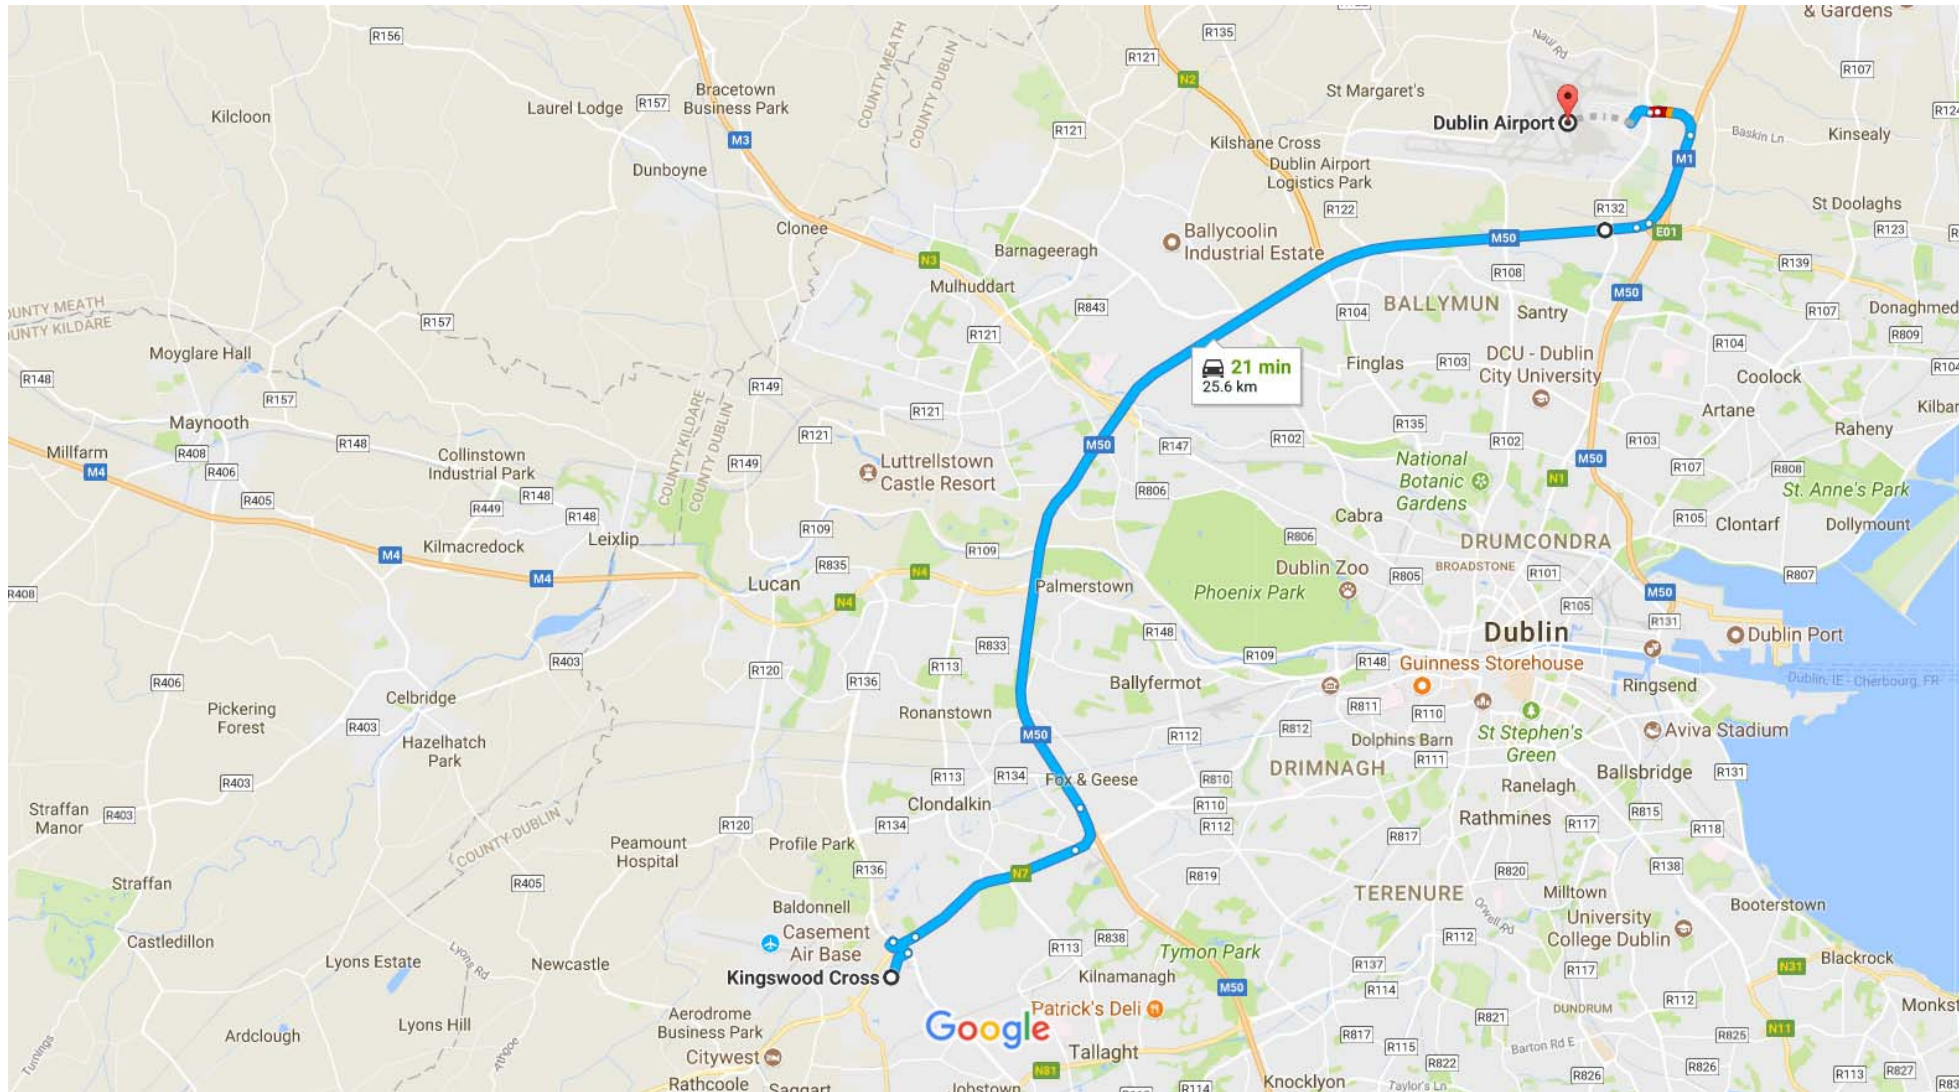

Kingswood Cross, Dublin, Ireland to Dublin Airport, Dublin, Ireland

Drive 25.6 km, 21 min

Map data ©2017 Google United States 1 mi

This route has tolls.

21 min